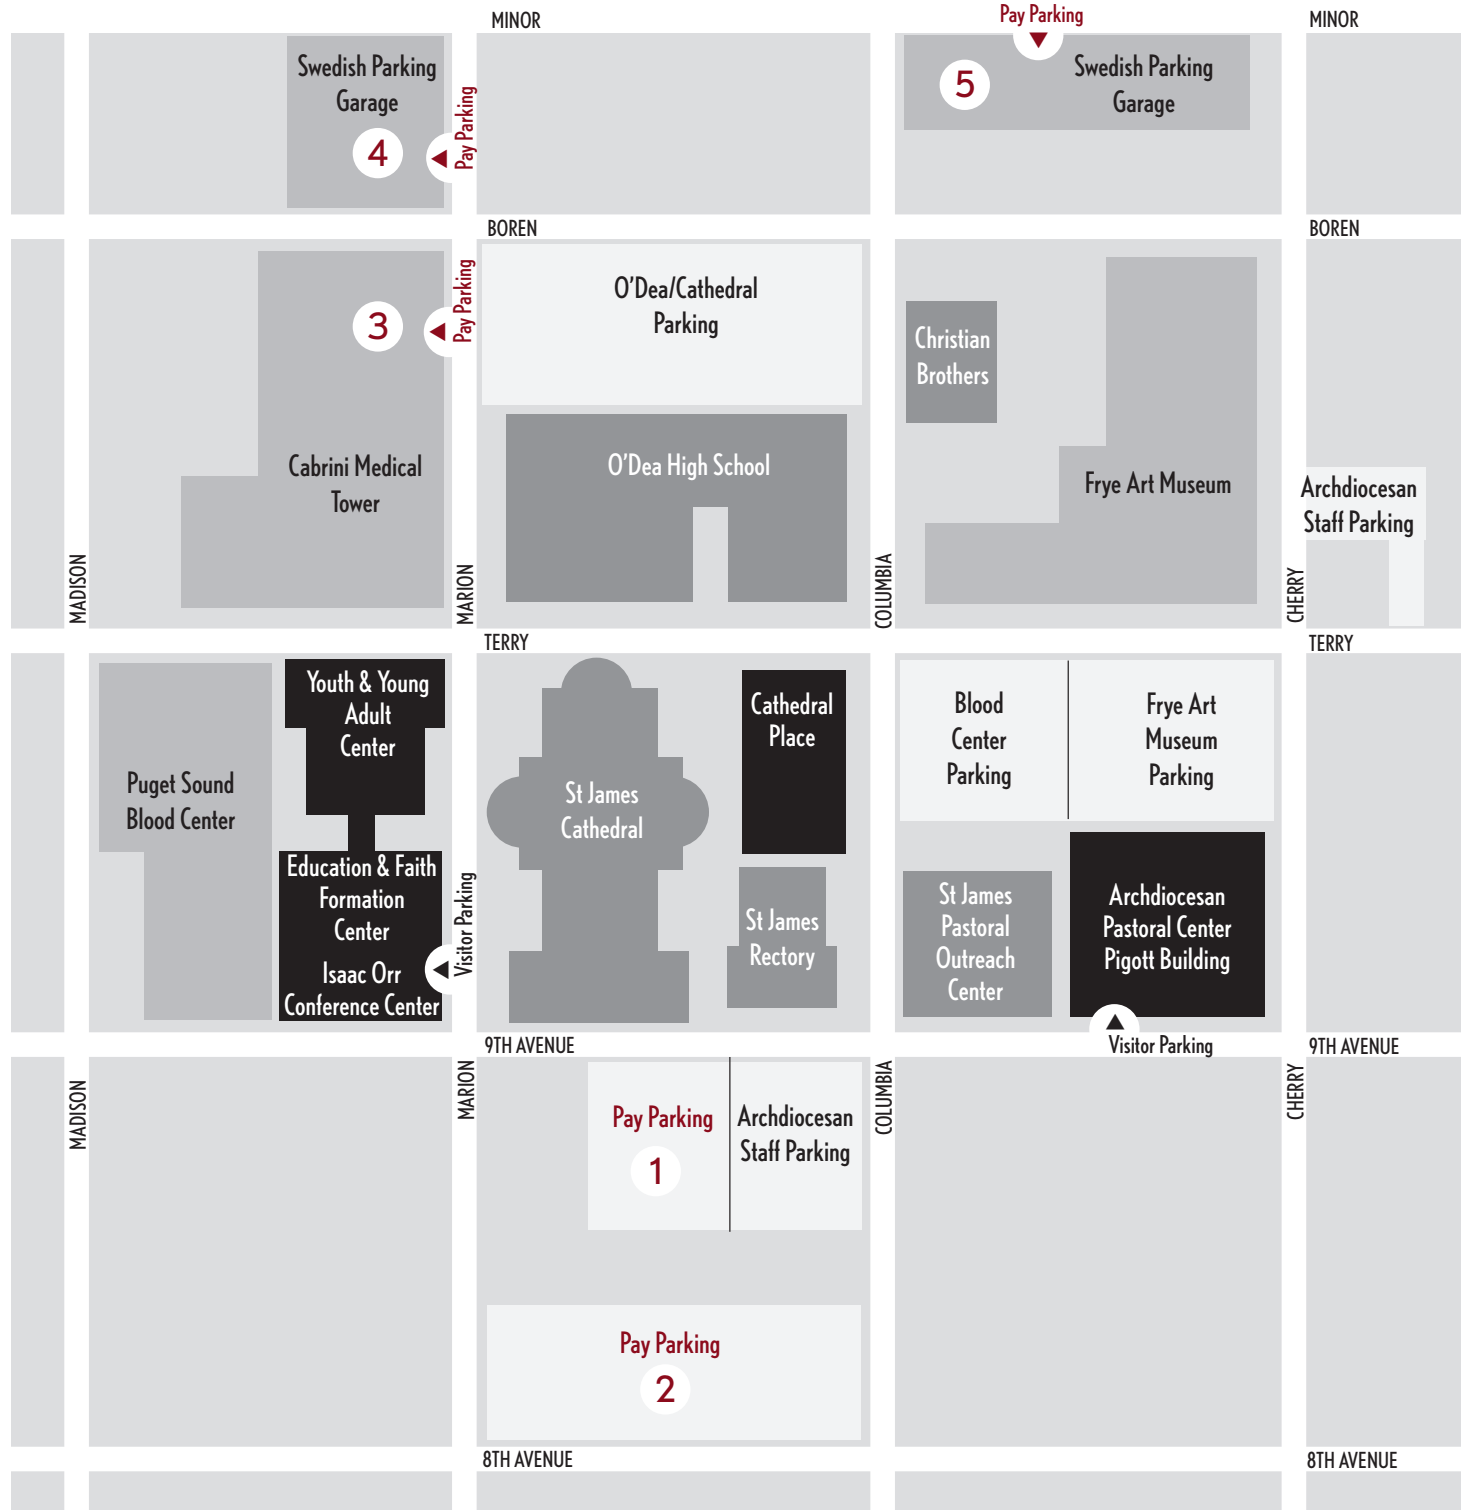

The Catholic Center Archdiocese of Seattle

PARKING FACILITIES: PAY LOTS AND GARAGES

1. 9th Ave between Marion and Columbia Sts. (uncovered lot)
2. 8th Ave between Marion and Columbia Sts. (uncovered lot)
3. Marion St at Boren, NW corner, Cabrini Medical Tower (garage)
4. Marion St at Boren, NE corner, Swedish Medical Center (garage)
5. Minor Ave between Columbia and Cherry Sts., Swedish Medical Center (garage)